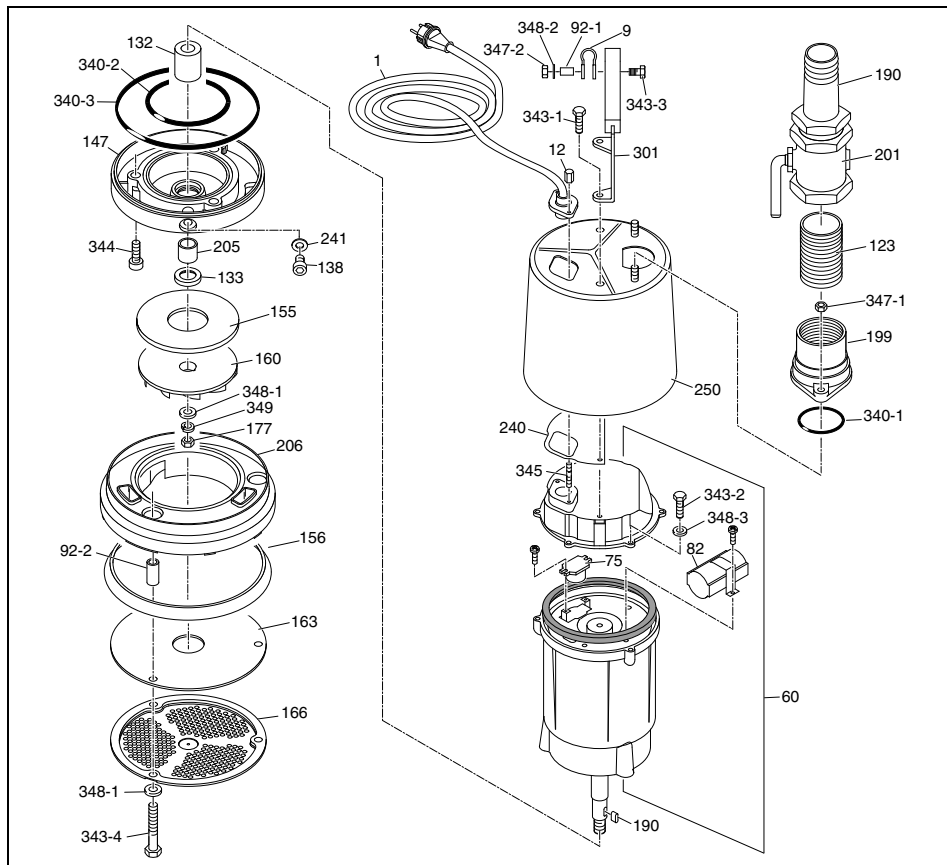

SPARE PARTS WEDA 04B

| Ref No. | Parts Name | Parts No. | Quantity WEDA 04B |
|---------|-----------------|------------|----------------------|
| 1 | Power Cable | 1605241600 | 1 |
| 9 | Cable Band | 1605241700 | 1 |
| 12 | Cable Nut | 1605241800 | 2 |
| 60 | Motor Assy | N/A | 1 |
| 75 | Motor Protector | 1605242100 | 1 |
| 82 | Capacitor | 1605242300 | 1 |
| 92-1 | Spacer | 1605242400 | 1 |
| 92-2 | Spacer | 1605244800 | 3 |
| 123 | Nipple | 1605246500 | 1 |
| 132 | Shaft Seal | 1605242500 | 1 |
| 133 | Oil Seal | 1605242600 | 1 |
| 138 | Oil Plug | 1605242700 | 1 |
| 147 | Seal Bracket | 1605242850 | 1 |
| 155 | Rear Cover | 1605242900 | 1 |
| 156 | Suction Skirt | 1605245000 | 1 |
| 160 | Impeller | 1605243100 | 1 |
| 163 | Suction Plate | 1605245100 | 1 |
| 166 | Strainer | 1605245200 | 1 |
| 177 | Impeller Nut | 1605243500 | 1 |
| 190 | Parallel key | 1605243600 | 1 |
| 196 | Hose Coupling | 1605243775 | 1 |
| 199 | Flange | 1605246400 | 1 |

| Ref No. | Parts Name | Parts No. | Quantity WEDA 04B |
|---------|---------------|--------------|----------------------|
| 201 | Ball valve | 1605246600 | 1 |
| 205 | Sleeve | 1605243800 | 1 |
| 206 | Pump Casing | 1605243950 | 1 |
| 240 | Packing | 1605244000 | 1 |
| 241 | Gasket | 1605244100 | 1 |
| 250 | Casing | 1605244200 | 1 |
| 301 | Handle | 1605244400 | 1 |
| 340-1 | | 1605244500 | 1 |
| 340-2 | O-Ring | 1605244600 | 1 |
| 340-3 | | 1605244700 | 1 |
| 343-1 | | 0147 1325 02 | 2 |
| 343-2 | Bolt | 0147 1247 02 | 3 |
| 343-3 | | 0147 1208 03 | 1 |
| 343-4 | | 0147 1329 02 | 3 |
| 344 | Cap Bolt | 0211 1959 23 | 3 |
| 345 | Stud | N/A | 2 |
| 347-1 | Nut | 0266 1107 02 | 2 |
| 347-2 | | 0261 1091 02 | 1 |
| 348-1 | Washer | 0300 0274 49 | 1 |
| 348-2 | | 0301 2118 01 | 1 |
| 348-3 | | 0301 2121 01 | 3 |
| 349 | Spring Washer | 0333 2174 24 | 1 |